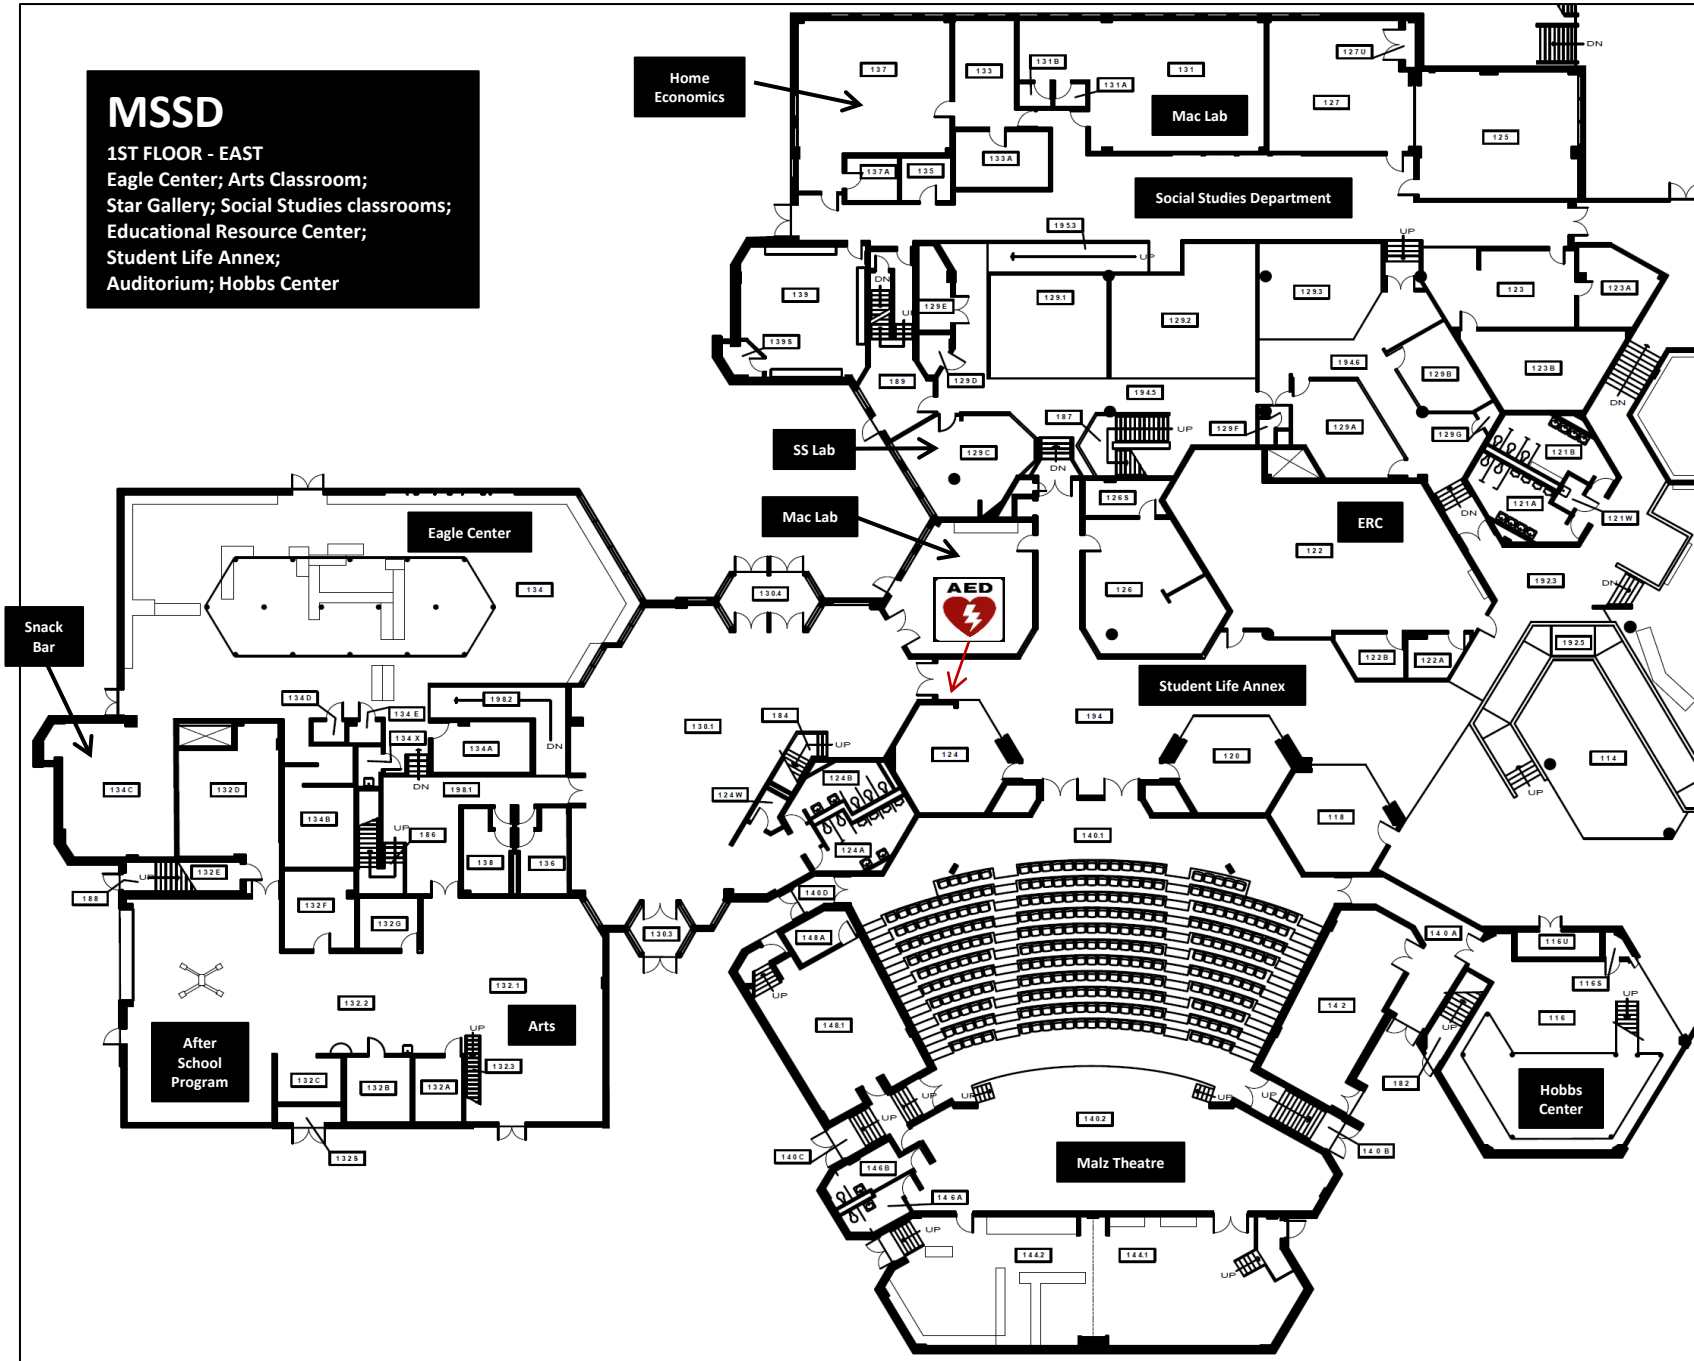

# MSSD

1ST FLOOR - EAST

Eagle Center; Arts Classroom;  
Star Gallery; Social Studies classrooms;  
Educational Resource Center;  
Student Life Annex;  
Auditorium; Hobbs Center

# MSSD

1ST FLOOR - WEST  
Learning Resource Center  
(LRC); Science classrooms;  
Principal Wing; Orientation;  
Cafeteria

**MSSD**  
 2ND FLOOR - EAST SIDE  
 Eagle Loft; Upper Student Life Annex;  
 Upper Star Gallery; Technology Classroom;  
 Math & ASL classrooms; Communications;  
 Curriculum & Assessment

**MSSD**  
 2ND FLOOR - WEST SIDE  
 Educational Planning; Upper Star  
 Gallery; Counseling; Planning;  
 Development & Dissemination;  
 and English classrooms

# MSSD

GROUND LEVEL - EAST SIDE TO WEST SIDE