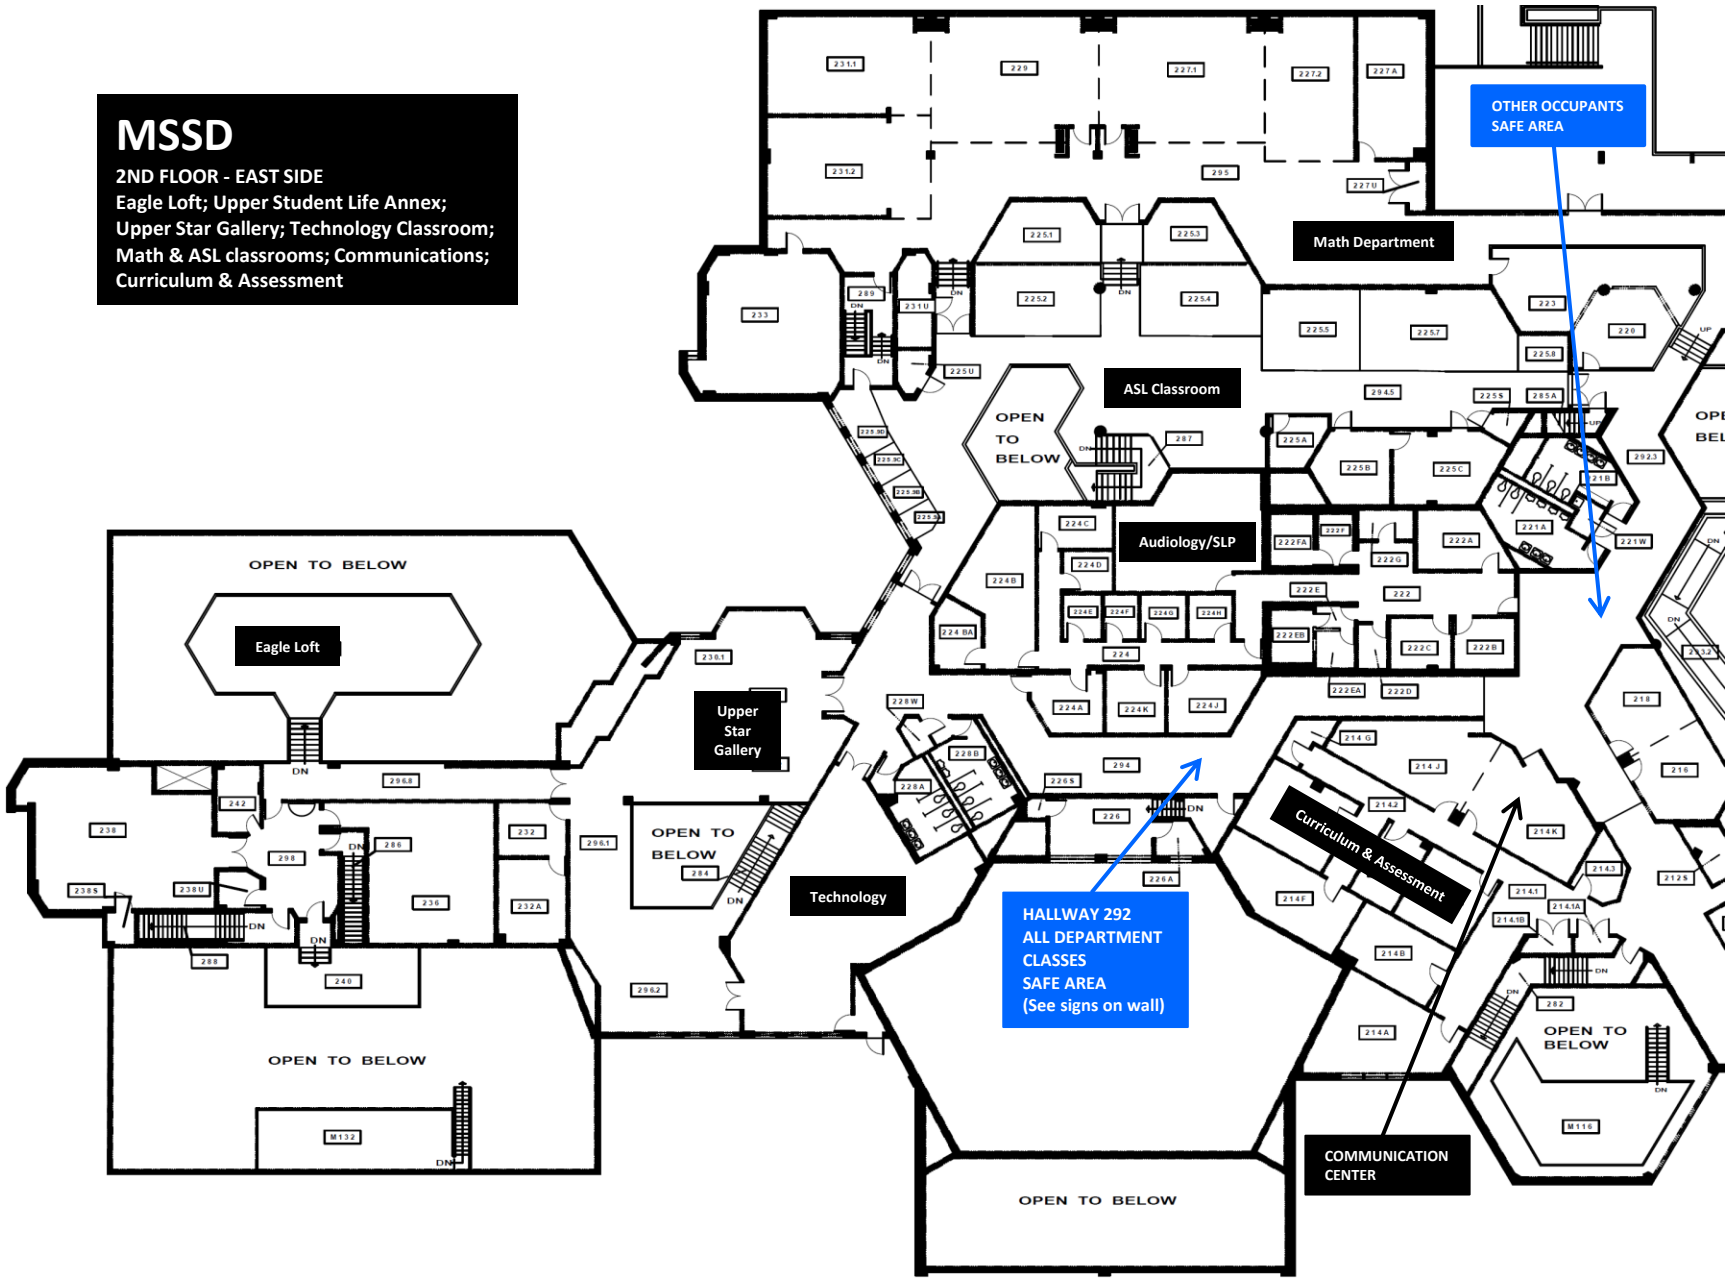

# MSSD

1ST FLOOR - EAST

Eagle Center; Arts Classroom;  
Star Gallery; Social Studies classrooms;  
Educational Resource Center;  
Student Life Annex;  
Auditorium; Hobbs Center

# MSSD

1ST FLOOR - WEST  
Learning Resource Center  
(LRC); Science classrooms;  
Principal Wing; Orientation;  
Cafeteria

**MSSD**  
 2ND FLOOR - EAST SIDE  
 Eagle Loft; Upper Student Life Annex;  
 Upper Star Gallery; Technology Classroom;  
 Math & ASL classrooms; Communications;  
 Curriculum & Assessment

**MSSD**  
 2ND FLOOR - WEST SIDE  
 Educational Planning; Upper Star  
 Gallery; Counseling; Planning;  
 Development & Dissemination;  
 and English classrooms

# MSSD

GROUND LEVEL - EAST SIDE TO WEST SIDE