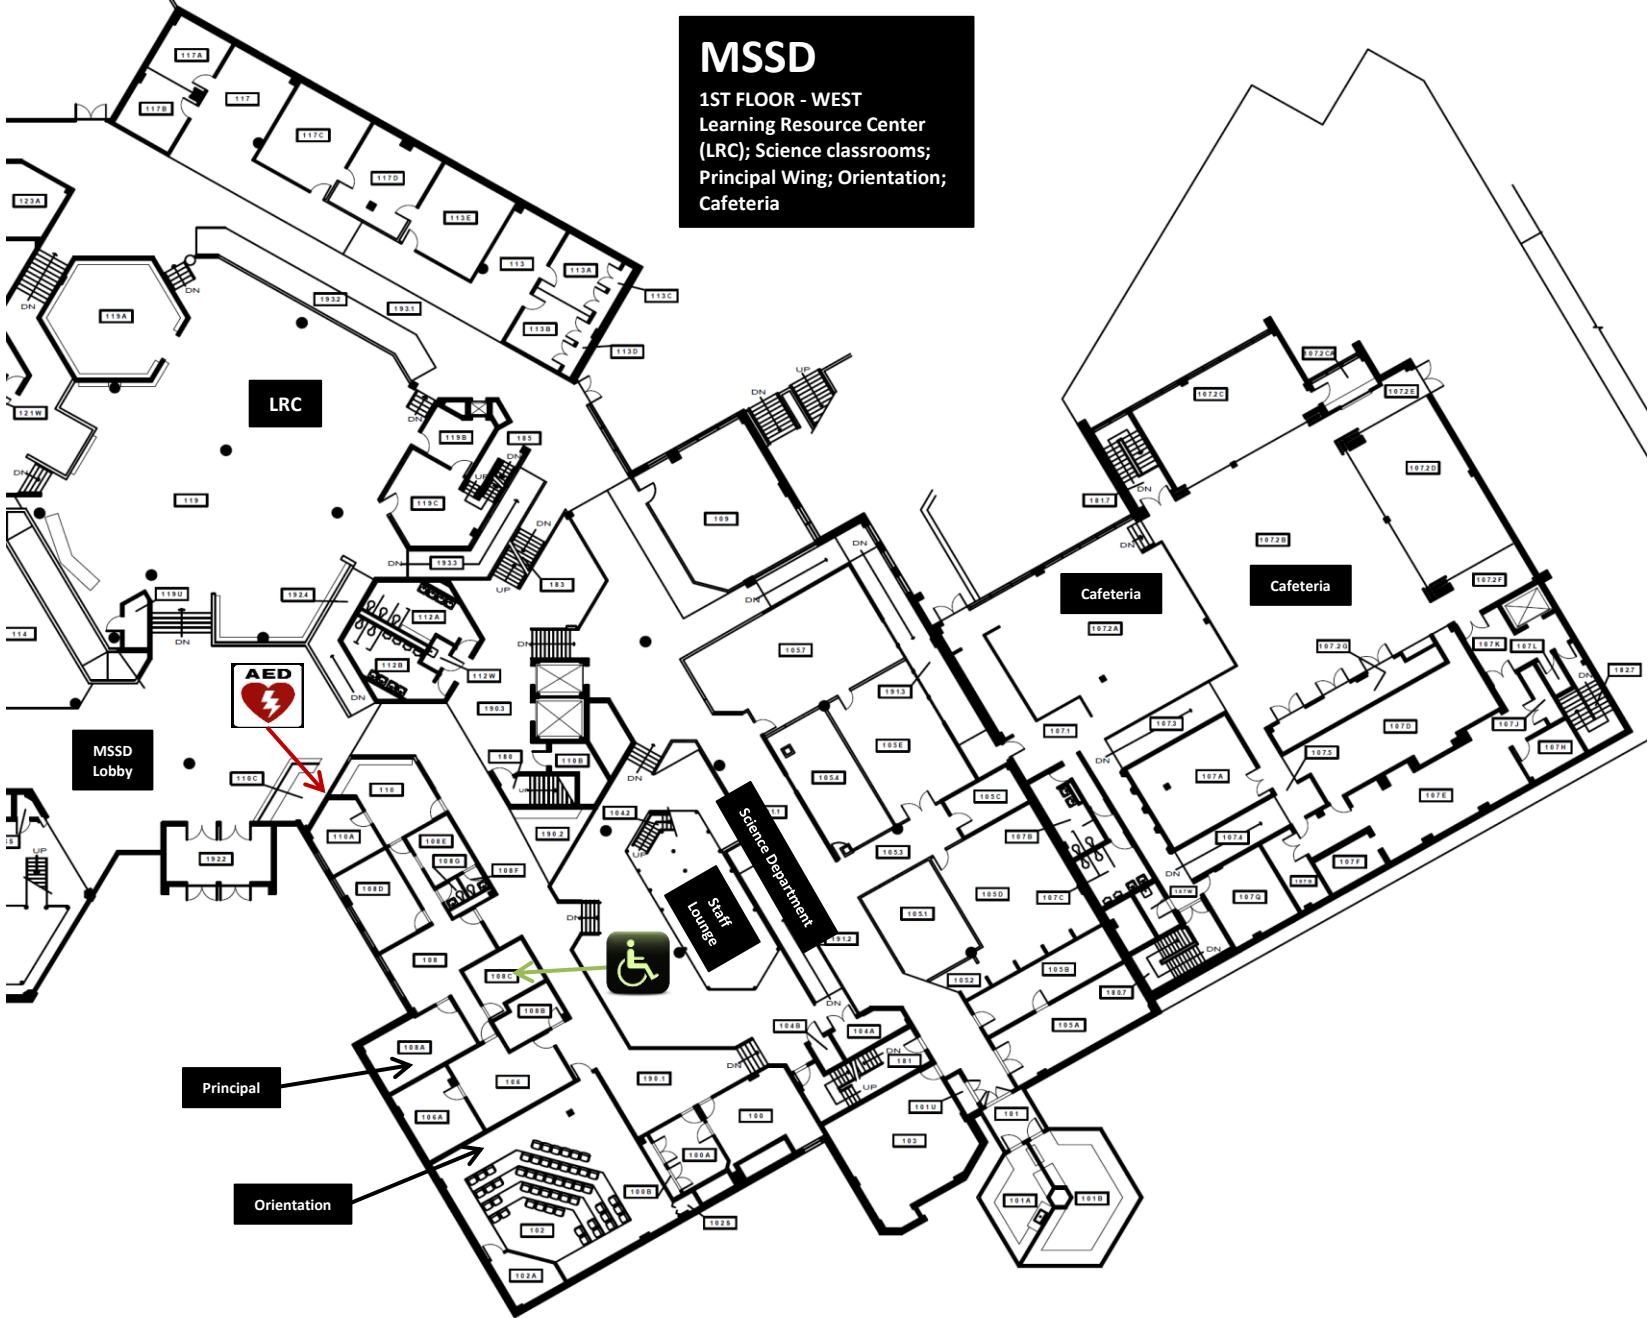

# MSSD

1ST FLOOR - EAST

Eagle Center; Arts Classroom;  
Star Gallery; Social Studies classrooms;  
Educational Resource Center;  
Student Life Annex;  
Auditorium; Hobbs Center

# MSSD

1ST FLOOR - WEST  
Learning Resource Center  
(LRC); Science classrooms;  
Principal Wing; Orientation;  
Cafeteria

**MSSD**  
 2ND FLOOR - EAST SIDE  
 Eagle Loft; Upper Student Life Annex;  
 Upper Star Gallery; Technology Classroom;  
 Math & ASL classrooms; Communications;  
 Curriculum & Assessment

**MSSD**  
 2ND FLOOR - WEST SIDE  
 Educational Planning; Upper Star  
 Gallery; Counseling; Planning;  
 Development & Dissemination;  
 and English classrooms

# MSSD

GROUND LEVEL - EAST SIDE TO WEST SIDE